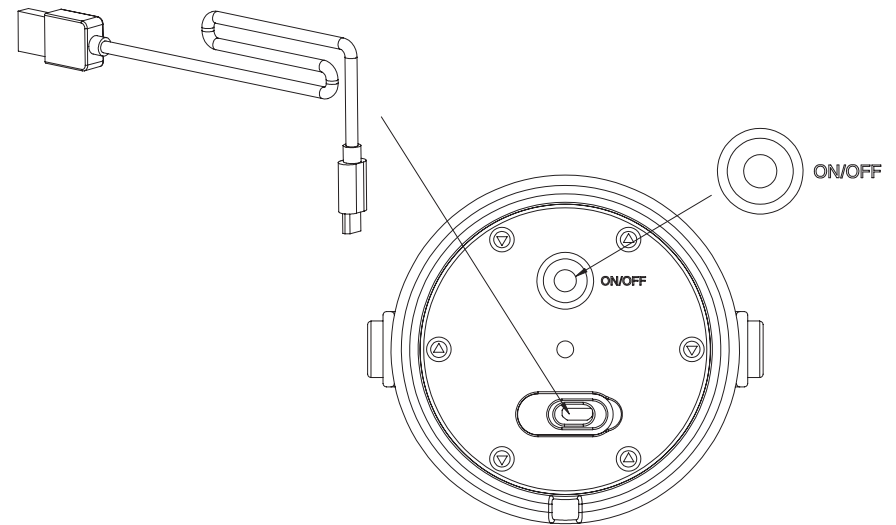

## Use:

Built-in Li-ion battery 3.7V 2200 mAh  
Inclusive charging cable  
Micro USB (b) - USB (a)  
Charging indicator:  
charging: red  
full: off  
Burntime: 40 - 10 hours

Press 1 time: 25% / 50% / 100% light  
Press 2 times: ON/OFF